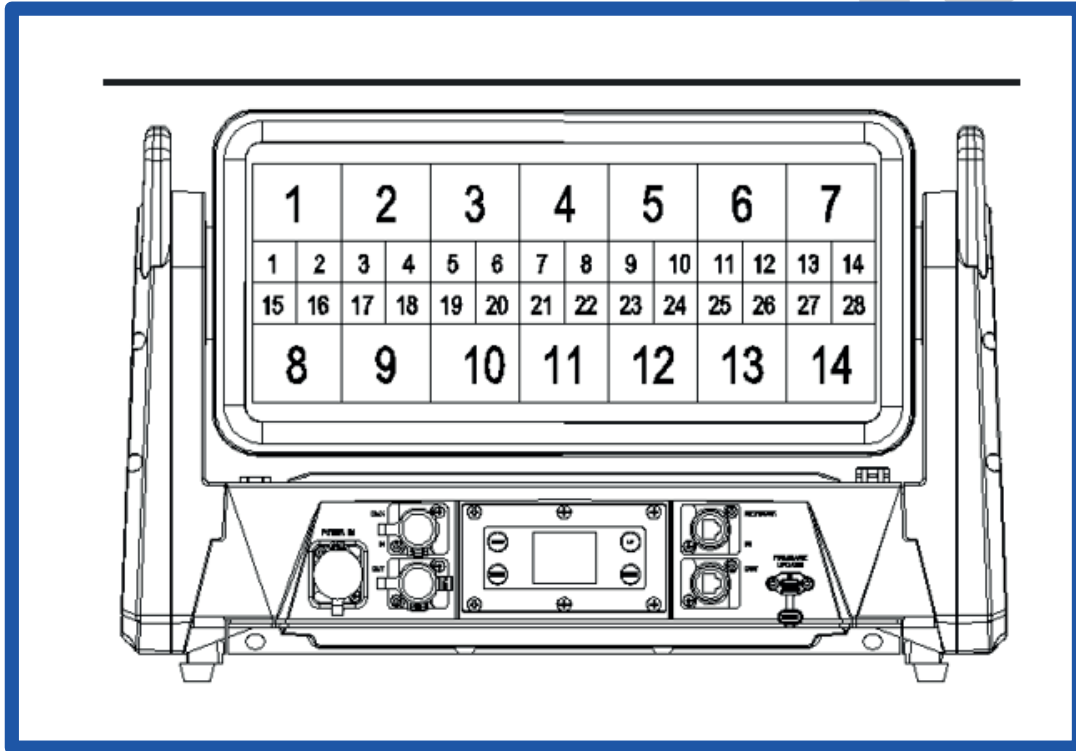

PIXEL LAYOUT

74 Channel Mode

CHANNEL	FUNCTION	VALUE	
1	Tilt	000-255	0-100%
2	Fine tilt	000-255	0-100%
3	Dimmer	000-255	0-100%
4	Strobe	000-009	No strobe
		010-079	Strobe, from slow to fast
		080-149	Pulse, from slow to fast
		150-219	Random Strobe, from slow to fast
		220-255	Open
5	Wash pixel 1 Red	000-255	0-100%
6	Wash pixel 1 Green	000-255	0-100%
7	Wash pixel 1 Blue	000-255	0-100%
8	Wash pixel 2 Red	000-255	0-100%
9	Wash pixel 2 Green	000-255	0-100%
10	Wash pixel 2 Blue	000-255	0-100%
11	Wash pixel 3 Red	000-255	0-100%
12	Wash pixel 3 Green	000-255	0-100%
13	Wash pixel 3 Blue	000-255	0-100%
14	Wash pixel 4 Red	000-255	0-100%
15	Wash pixel 4 Green	000-255	0-100%
16	Wash pixel 4 Blue	000-255	0-100%
17	Wash pixel 5 Red	000-255	0-100%
18	Wash pixel 5 Green	000-255	0-100%
19	Wash pixel 5 Blue	000-255	0-100%
20	Wash pixel 6 Red	000-255	0-100%
21	Wash pixel 6 Green	000-255	0-100%
22	Wash pixel 6 Blue	000-255	0-100%
23	Wash pixel 7 Red	000-255	0-100%
24	Wash pixel 7 Green	000-255	0-100%
25	Wash pixel 7 Blue	000-255	0-100%
26	Wash pixel 8 Red	000-255	0-100%
27	Wash pixel 8 Green	000-255	0-100%
28	Wash pixel 8 Blue	000-255	0-100%
29	Wash pixel 9 Red	000-255	0-100%
30	Wash pixel 9 Green	000-255	0-100%
31	Wash pixel 9 Blue	000-255	0-100%
32	Wash pixel 10 Red	000-255	0-100%
33	Wash pixel 10 Green	000-255	0-100%
34	Wash pixel 10 Blue	000-255	0-100%
35	Wash pixel 11 Red	000-255	0-100%
36	Wash pixel 11 Green	000-255	0-100%
37	Wash pixel 11 Blue	000-255	0-100%
38	Wash pixel 12 Red	000-255	0-100%
39	Wash pixel 12 Green	000-255	0-100%
40	Wash pixel 12 Blue	000-255	0-100%
41	Wash pixel 13 Red	000-255	0-100%
42	Wash pixel 13 Green	000-255	0-100%
43	Wash pixel 13 Blue	000-255	0-100%
44	Wash pixel 14 Red	000-255	0-100%
45	Wash pixel 14 Green	000-255	0-100%
46	Wash pixel 14 Blue	000-255	0-100%