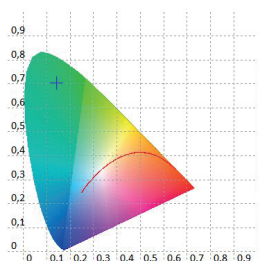

■ TM30: 82,15

■ TLCI: 62,05

[Find the complete photometry here :](#)

Color & Filters

Red	x: 0.6963 / y: 0.3024
Green	x: 0.1412 / y: 0.7033
Blue	x: 0.1519 / y: 0.0271
White	x: 0.4374 / y: 0.4127
Full RGBW	x: 0.2964 / y: 0.3020
10000 K (calibrated macro)	CCT: 10500 K x: 0.2635 / y: 0.2703
5600K (calibrated macro)	CCT: 5845 K x: 0.3250 / y: 0.3351
4000 K (calibrated macro)	CCT: 4001 K x: 0.3793 / y: 0.3725
2700 K (calibrated macro)	CCT: 2801 K x: 0.4507 / y: 0.4066

RGBW@ 100%

■ CIE1931

Red @ 100%

■ CIE1931

Green @ 100%

■ CIE1931

Blue @ 100%

■ CIE1931