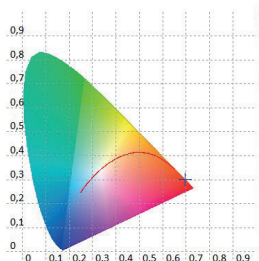

Red @ 100%

■ CIE1931