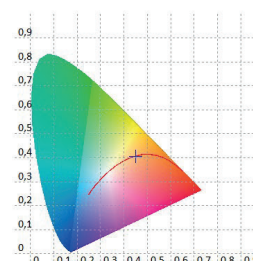

2700 K (calibrated)

■ CIE1931