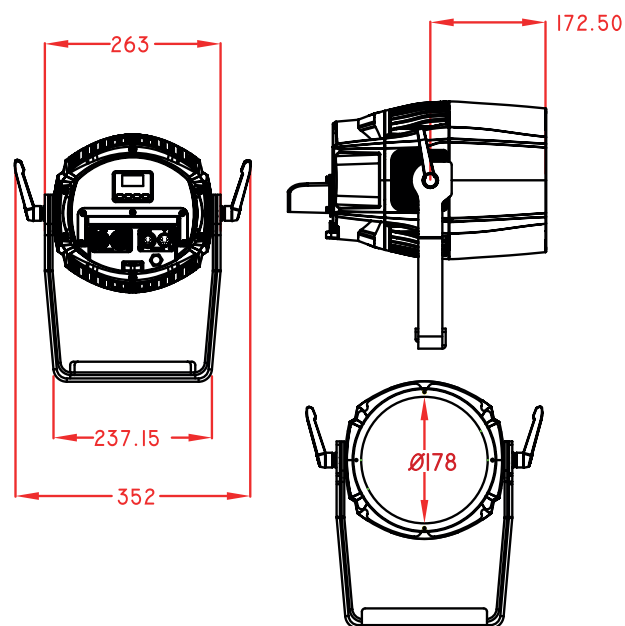

TECHNICAL DATASHEET

ParKolor 200HD

Material

Housing Die Cast Aluminium

Physical

Fixture

LxWxH 352mm x 320mm x 370mm

Weight 10.3 Kg

Carton Box

LxWxH 375mm x 375mm x 580mm

Weight 13.1 Kg

Included

Removable Connector Protection Cap 1

Powercord 1.80m

Quick Start Yes

Optional Accessories