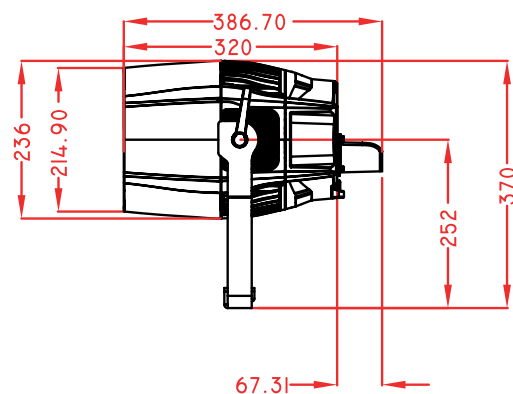

TECHNICAL DATASHEET

ParKolor 200HD

Material

Housing Die Cast Aluminium

Physical

Fixture

LxWxH 352mm x 320mm x 370mm

Weight 10.3 Kg

Carton Box

LxWxH 375mm x 375mm x 580mm

Weight 13.1 Kg

Included

Removable Connector Protection Cap 1

Powercord 1.80m

Quick Start Yes

Optional Accessories