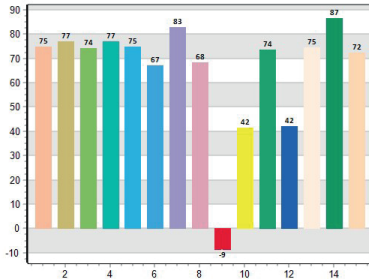

Performances

Fixture Luminous Flux (Max)	4365 lm
Fixture Illuminance	Narrow: 4700 lux@5m 7° Medium: 825 lux@5m 25° Wide: 326 lux@5m 60°
Fixture CCT Output	2700 - 10000 K
CRI	Native White LED Only: 74.51 @10000k: 79
Tm30	Native White LED Only: 72.5 @10000k: 82.40
TLCI	Native White LED Only: 49.10 @10000k: 60.20
CQS	Native White LED Only: 70.18 @10000k: 84.74

CIE1931

Photometry

Narrow Angle

Medium Angle

Wide Angle

Colorimetry

Native White Only

■ CRI: 74,51

■ CQS: 70,18

■ CRI-2

■ TM30: 72,50

■ TLCI: 49,10

@10000K (Calibrated)

■ CRI: 79,04

■ CQS: 86,16

■ CRI-2

■ TM30: 82,15

■ TLCI: 62,05

[Find the complete photometry here :](#)

Color & Filters

Red	x: 0.6963 / y: 0.3024
Green	x: 0.1412 / y: 0.7033
Blue	x: 0.1519 / y: 0.0271
White	x: 0.4374 / y: 0.4127
Full RGBW	x: 0.2964 / y: 0.3020
10000 K (calibrated macro)	CCT: 10500 K x: 0.2635 / y: 0.2703
5600K (calibrated macro)	CCT: 5845 K x: 0.3250 / y: 0.3351
4000 K (calibrated macro)	CCT: 4001 K x: 0.3793 / y: 0.3725
2700 K (calibrated macro)	CCT: 2801 K x: 0.4507 / y: 0.4066