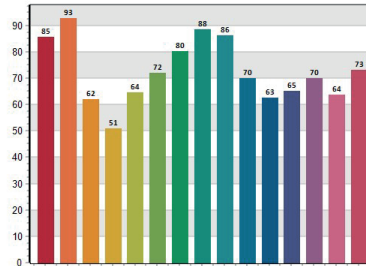

Performances

Fixture Luminous Flux (Max)	4365 lm
Fixture Illuminance	Narrow: 4700 lux@5m 7° Medium: 825 lux@5m 25° Wide: 326 lux@5m 60°
Fixture CCT Output	2700 - 10000 K
CRI	Native White LED Only: 74.51 @10000k: 79
Tm30	Native White LED Only: 72.5 @10000k: 82.40
TLCI	Native White LED Only: 49.10 @10000k: 60.20
CQS	Native White LED Only: 70.18 @10000k: 84.74

CIE1931

Photometry

Narrow Angle

Medium Angle

Wide Angle

Colorimetry

Native White Only

■ CRI: 74,51

■ CQS: 70,18

■ CRI-2

■ TM30: 72,50

■ TLCI: 49,10

@10000K (Calibrated)

■ CRI: 79,04

■ CQS: 86,16

■ CRI-2

■ TM30: 82,15

■ TLCI: 62,05

[Find the complete photometry here :](#)

Color & Filters

Red	x: 0.6963 / y: 0.3024
Green	x: 0.1412 / y: 0.7033
Blue	x: 0.1519 / y: 0.0271
White	x: 0.4374 / y: 0.4127
Full RGBW	x: 0.2964 / y: 0.3020
10000 K (calibrated macro)	CCT: 10500 K x: 0.2635 / y: 0.2703
5600K (calibrated macro)	CCT: 5845 K x: 0.3250 / y: 0.3351
4000 K (calibrated macro)	CCT: 4001 K x: 0.3793 / y: 0.3725
2700 K (calibrated macro)	CCT: 2801 K x: 0.4507 / y: 0.4066