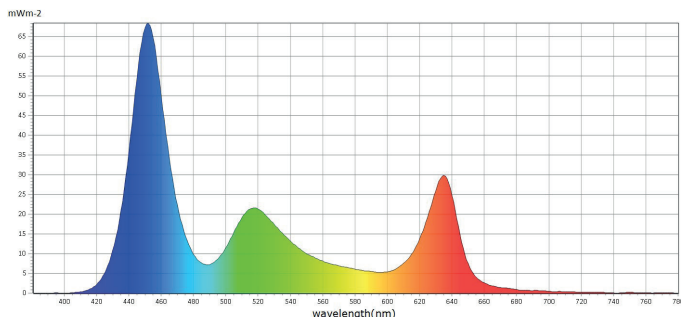

TECHNICAL DATASHEET

ParKolor^{200HD}

Source

Engine	COB RGB White
LED Watts	180W
Engine CCT	7978K (White LED Only)
Engine Life (L70)	> 55000 H
Refresh Rate	1200Hz
Dimming	Electronic - 16 bits
Dimming Curves	Linear, Square, Inv Square, S-curve
Dimming Modes	Dim0 (0s), Dim1 (0.25s), Dim2 (0.5s), Dim3 (0.75s), Dim4 (1s)
Strobe Speed	1 - 20 Hz
Strobe Modes	Standard, Sync Random, Random

Electrical

Max Consumption	280W
Standby Power Consumption	9W
Voltage Range	110V/240V - 50Hz/60Hz
Power Factor	0.79@110V - 0.78@240V
Current (Max)	2.66A@110V - 1.22A@240V
Fuse	T4A@250V
Connector	PowerCON True1 (In/Out)
Max Fixtures per Circuits (16A)	5@110V - 10@240V

Compliance & Protection

IP Rating	IP 65
Certification	CE, Rohs

Optical

Lens Diameter	178 mm
Zoom Range	7° - 60°
Zoom Ratio	7.5 :1

Colour System

Colour System	RGBW - BC Color System
Control	8 bits / 16 bits

Performances

Fixture Luminous Flux (Max)	4365 lm
Fixture Illuminance	Narrow: 4700 lux@5m 7° Medium: 825 lux@5m 25° Wide: 326 lux@5m 60°
Fixture CCT Output	2700 - 10000 K
CRI	Native White LED Only: 74.51 @10000k: 79
Tm30	Native White LED Only: 72.5 @10000k: 82.40
TLCI	Native White LED Only: 49.10 @10000k: 60.20
CQS	Native White LED Only: 70.18 @10000k: 84.74