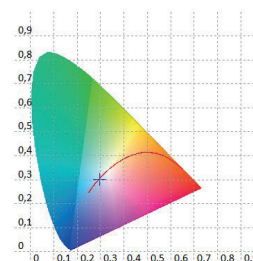

■ TM30: 82,15

■ TLCI: 62,05

[Find the complete photometry here :](#)

Color & Filters

Red	x: 0.6963 / y: 0.3024
Green	x: 0.1412 / y: 0.7033
Blue	x: 0.1519 / y: 0.0271
White	x: 0.4374 / y: 0.4127
Full RGBW	x: 0.2964 / y: 0.3020
10000 K (calibrated macro)	CCT: 10500 K x: 0.2635 / y: 0.2703
5600K (calibrated macro)	CCT: 5845 K x: 0.3250 / y: 0.3351
4000 K (calibrated macro)	CCT: 4001 K x: 0.3793 / y: 0.3725
2700 K (calibrated macro)	CCT: 2801 K x: 0.4507 / y: 0.4066

RGBW@ 100%

■ CIE1931

Red @ 100%

■ CIE1931

Green @ 100%

■ CIE1931

Blue @ 100%

■ CIE1931

White @ 100%

■ CIE1931

10000 K (calibrated)

■ CIE1931

5600 K (calibrated)

■ CIE1931

4000 K (calibrated)

■ CIE1931