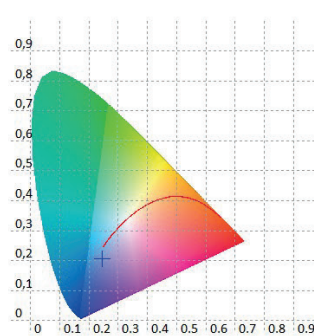

Color & Filters

Red	x: 0.6963 / y: 0.3024
Green	x: 0.1412 / y: 0.7033
Blue	x: 0.1519 / y: 0.0271
White	x: 0.4374 / y: 0.4127
Full RGBW	x: 0.2964 / y: 0.3020
10000 K (calibrated macro)	CCT: 10500 K x: 0.2635 / y: 0.2703
5600K (calibrated macro)	CCT: 5845 K x: 0.3250 / y: 0.3351
4000 K (calibrated macro)	CCT: 4001 K x: 0.3793 / y: 0.3725
2700 K (calibrated macro)	CCT: 2801 K x: 0.4507 / y: 0.4066

RGBW@ 100%

■ CIE1931