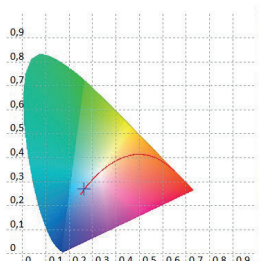

10000 K (calibrated)

■ CIE1931