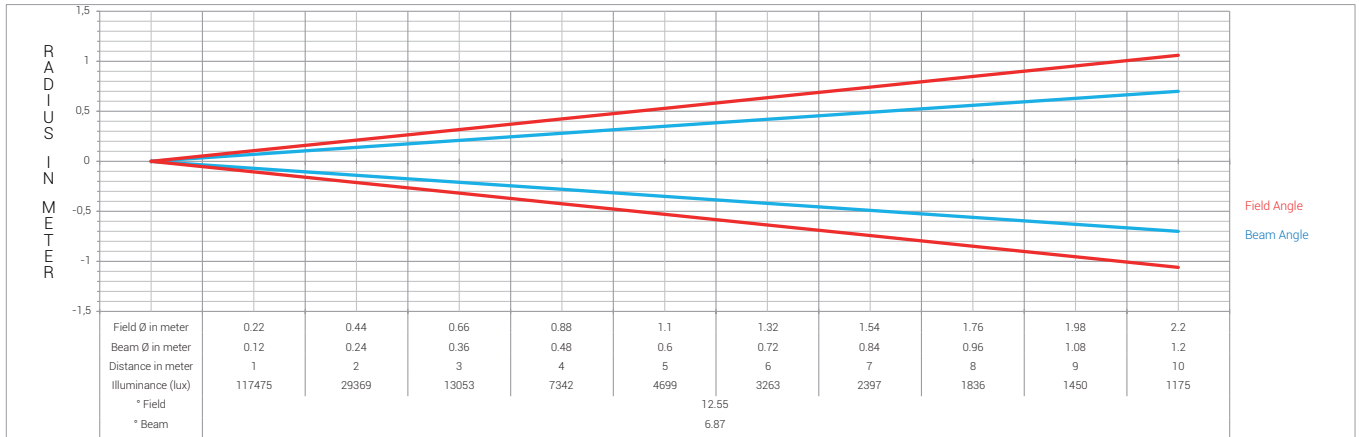

Photometry

Narrow Angle