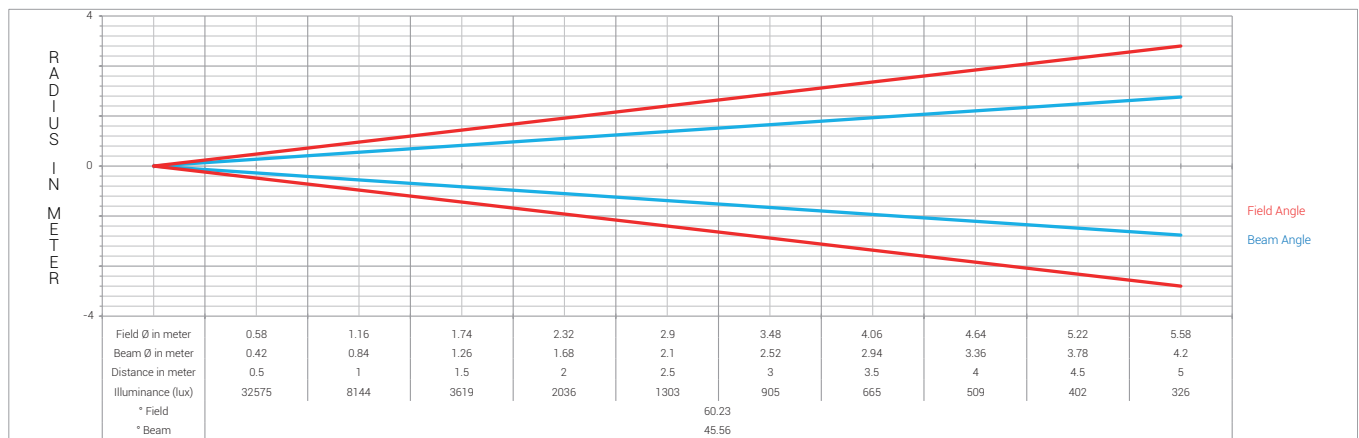

CIE1931

Photometry

Narrow Angle

Medium Angle

Wide Angle

Colorimetry

Native White Only

■ CRI: 74,51