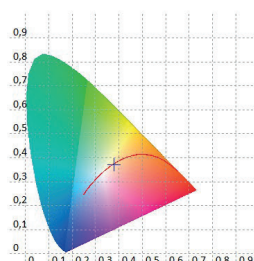

■ TM30: 82,15

■ TLCI: 62,05

[Find the complete photometry here :](#)

Color & Filters

Red	x: 0.6963 / y: 0.3024
Green	x: 0.1412 / y: 0.7033
Blue	x: 0.1519 / y: 0.0271
White	x: 0.4374 / y: 0.4127
Full RGBW	x: 0.2964 / y: 0.3020
10000 K (calibrated macro)	CCT: 10500 K x: 0.2635 / y: 0.2703
5600K (calibrated macro)	CCT: 5845 K x: 0.3250 / y: 0.3351
4000 K (calibrated macro)	CCT: 4001 K x: 0.3793 / y: 0.3725
2700 K (calibrated macro)	CCT: 2801 K x: 0.4507 / y: 0.4066

White @ 100%

■ CIE1931

10000 K (calibrated)

■ CIE1931

5600 K (calibrated)

■ CIE1931

4000 K (calibrated)

■ CIE1931