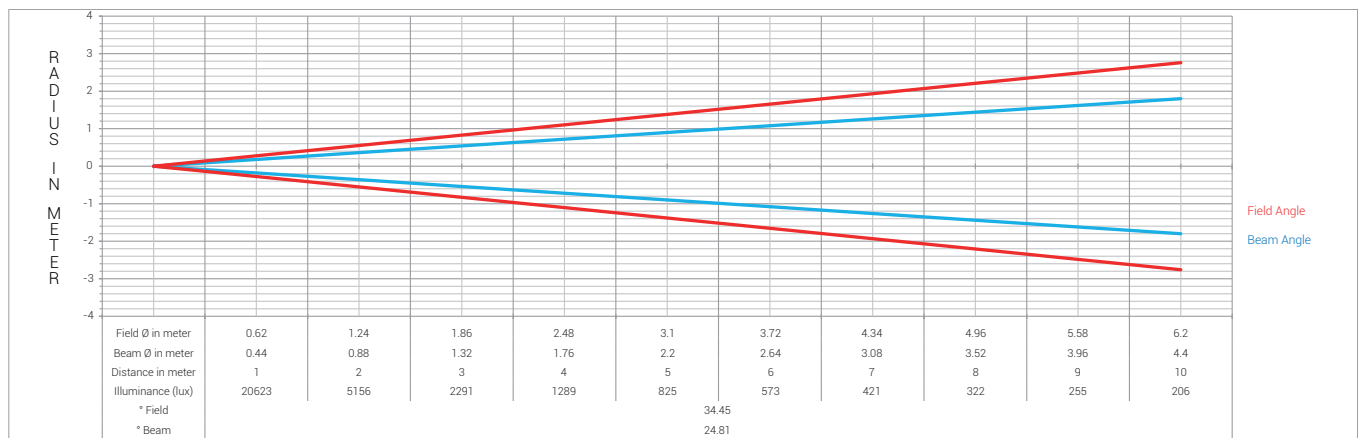

Performances

Fixture Luminous Flux (Max)	4365 lm
Fixture Illuminance	Narrow: 4700 lux@5m 7° Medium: 825 lux@5m 25° Wide: 326 lux@5m 60°
Fixture CCT Output	2700 - 10000 K
CRI	Native White LED Only: 74.51 @10000k: 79
Tm30	Native White LED Only: 72.5 @10000k: 82.40
TLCI	Native White LED Only: 49.10 @10000k: 60.20
CQS	Native White LED Only: 70.18 @10000k: 84.74

CIE1931

Photometry

Narrow Angle

Medium Angle

Wide Angle

Colorimetry

Native White Only

■ CRI: 74,51