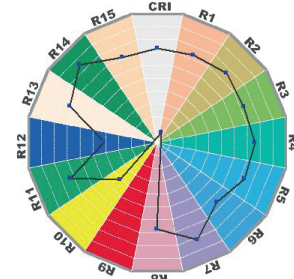

Performances

Fixture Luminous Flux (Max)	4365 lm
Fixture Illuminance	Narrow: 4700 lux@5m 7° Medium: 825 lux@5m 25° Wide: 326 lux@5m 60°
Fixture CCT Output	2700 - 10000 K
CRI	Native White LED Only: 74.51 @10000k: 79
Tm30	Native White LED Only: 72.5 @10000k: 82.40
TLCI	Native White LED Only: 49.10 @10000k: 60.20
CQS	Native White LED Only: 70.18 @10000k: 84.74

CIE1931

Photometry

Narrow Angle

Medium Angle

Wide Angle

Colorimetry

Native White Only

■ CRI: 74,51

■ CQS: 70,18

■ CRI-2

■ TM30: 72,50

■ TLCI: 49,10

@10000K (Calibrated)

■ CRI: 79,04

■ CQS: 86,16

■ CRI-2

■ TM30: 82,15

■ TLCI: 62,05

[Find the complete photometry here :](#)

Color & Filters

Red	x: 0.6963 / y: 0.3024
Green	x: 0.1412 / y: 0.7033
Blue	x: 0.1519 / y: 0.0271
White	x: 0.4374 / y: 0.4127
Full RGBW	x: 0.2964 / y: 0.3020
10000 K (calibrated macro)	CCT: 10500 K x: 0.2635 / y: 0.2703
5600K (calibrated macro)	CCT: 5845 K x: 0.3250 / y: 0.3351
4000 K (calibrated macro)	CCT: 4001 K x: 0.3793 / y: 0.3725
2700 K (calibrated macro)	CCT: 2801 K x: 0.4507 / y: 0.4066