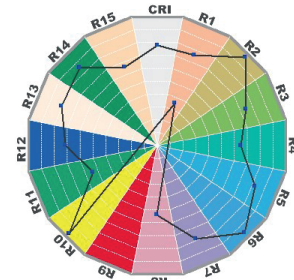

Performances

Fixture Luminous Flux (Max)	4365 lm
Fixture Illuminance	Narrow: 4700 lux@5m 7° Medium: 825 lux@5m 25° Wide: 326 lux@5m 60°
Fixture CCT Output	2700 - 10000 K
CRI	Native White LED Only: 74.51 @10000k: 79
Tm30	Native White LED Only: 72.5 @10000k: 82.40
TLCI	Native White LED Only: 49.10 @10000k: 60.20
CQS	Native White LED Only: 70.18 @10000k: 84.74

CIE1931

Photometry

Narrow Angle

Medium Angle

Wide Angle

Colorimetry

Native White Only

■ CRI: 74,51

■ CQS: 70,18

■ CRI-2

■ TM30: 72,50

■ TLCI: 49,10

@10000K (Calibrated)

■ CRI: 79,04

■ CQS: 86,16

■ CRI-2

■ TM30: 82,15

■ TLCI: 62,05

[Find the complete photometry here :](#)

Color & Filters

Red	x: 0.6963 / y: 0.3024
Green	x: 0.1412 / y: 0.7033
Blue	x: 0.1519 / y: 0.0271
White	x: 0.4374 / y: 0.4127
Full RGBW	x: 0.2964 / y: 0.3020
10000 K (calibrated macro)	CCT: 10500 K x: 0.2635 / y: 0.2703
5600K (calibrated macro)	CCT: 5845 K x: 0.3250 / y: 0.3351
4000 K (calibrated macro)	CCT: 4001 K x: 0.3793 / y: 0.3725
2700 K (calibrated macro)	CCT: 2801 K x: 0.4507 / y: 0.4066