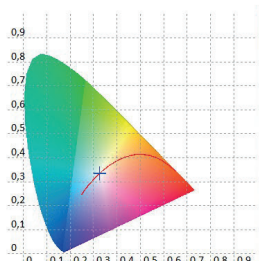

■ TM30: 82,15

■ TLCI: 62,05

[Find the complete photometry here :](#)

Color & Filters

Red	x: 0.6963 / y: 0.3024
Green	x: 0.1412 / y: 0.7033
Blue	x: 0.1519 / y: 0.0271
White	x: 0.4374 / y: 0.4127
Full RGBW	x: 0.2964 / y: 0.3020
10000 K (calibrated macro)	CCT: 10500 K x: 0.2635 / y: 0.2703
5600K (calibrated macro)	CCT: 5845 K x: 0.3250 / y: 0.3351
4000 K (calibrated macro)	CCT: 4001 K x: 0.3793 / y: 0.3725
2700 K (calibrated macro)	CCT: 2801 K x: 0.4507 / y: 0.4066

White @ 100%

■ CIE1931

10000 K (calibrated)

■ CIE1931

5600 K (calibrated)

■ CIE1931

4000 K (calibrated)

■ CIE1931