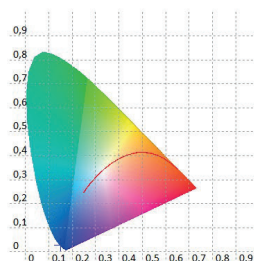

■ TM30: 82,15

■ TLCI: 62,05

[Find the complete photometry here :](#)

Color & Filters

Red	x: 0.6963 / y: 0.3024
Green	x: 0.1412 / y: 0.7033
Blue	x: 0.1519 / y: 0.0271
White	x: 0.4374 / y: 0.4127
Full RGBW	x: 0.2964 / y: 0.3020
10000 K (calibrated macro)	CCT: 10500 K x: 0.2635 / y: 0.2703
5600K (calibrated macro)	CCT: 5845 K x: 0.3250 / y: 0.3351
4000 K (calibrated macro)	CCT: 4001 K x: 0.3793 / y: 0.3725
2700 K (calibrated macro)	CCT: 2801 K x: 0.4507 / y: 0.4066

RGBW@ 100%

■ CIE1931

Red @ 100%

■ CIE1931

Green @ 100%

■ CIE1931

Blue @ 100%

■ CIE1931