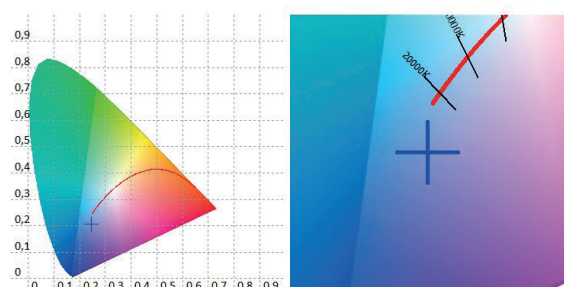

TECHNICAL DATASHEET

ParKolor^{200HD}

Source

Engine	COB RGB White
LED Watts	180W
Engine CCT	7978K (White LED Only)
Engine Life (L70)	> 55000 H
Refresh Rate	1200Hz
Dimming	Electronic - 16 bits
Dimming Curves	Linear, Square, Inv Square, S-curve
Dimming Modes	Dim0 (0s), Dim1 (0.25s), Dim2 (0.5s), Dim3 (0.75s), Dim4 (1s)
Strobe Speed	1 - 20 Hz
Strobe Modes	Standard, Sync Random, Random

Electrical

Max Consumption	280W
Standby Power Consumption	9W
Voltage Range	110V/240V - 50Hz/60Hz
Power Factor	0.79@110V - 0.78@240V
Current (Max)	2.66A@110V - 1.22A@240V
Fuse	T4A@250V
Connector	PowerCON True1 (In/Out)
Max Fixtures per Circuits (16A)	5@110V - 10@240V

Compliance & Protection

IP Rating	IP 65
Certification	CE, Rohs

Optical

Lens Diameter	178 mm
Zoom Range	7° - 60°
Zoom Ratio	7.5 :1

Colour System

Colour System	RGBW - BC Color System
Control	8 bits / 16 bits

Performances

Fixture Luminous Flux (Max)	4365 lm
Fixture Illuminance	Narrow: 4700 lux@5m 7° Medium: 825 lux@5m 25° Wide: 326 lux@5m 60°
Fixture CCT Output	2700 - 10000 K
CRI	Native White LED Only: 74.51 @10000k: 79
Tm30	Native White LED Only: 72.5 @10000k: 82.40
TLCI	Native White LED Only: 49.10 @10000k: 60.20
CQS	Native White LED Only: 70.18 @10000k: 84.74

CIE1931