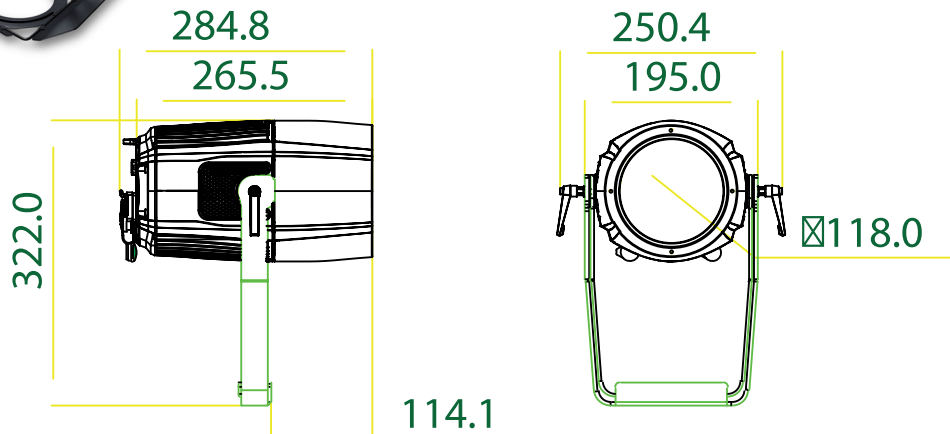

Seetronic True one in/out et XLR 5
IP65

LED COB 150W Variable white
2,700°K to 6,500°K

Luminous flux: 2,300 lumens

Illuminance @5m: 1,900 lux@10°

Zoom: 10° - 58.5

Dimmer: 16 bits

4 dimming curves

Cooling: natural convection

DMX, RDM

Max. power consumption: 110W

Connectors:

Seetronic True one in/out and XLR 5
IP65 RATING

REF :
225462

Accessoires
Accessories

Volet et porte-filtre
Shutter and filter holder
(REF : 225463)

SOURCE

| | |
|-------------------------------|----------------------|
| LED | 150W CW + WW COB LED |
| Flux lumineux / Luminous Flux | 2 300 lumens |
| Eclairage / Light output | 1 900 Lux@5m (10°) |

OPTIQUE / OPTICAL

BOITIER / HOUSING

| | |
|--------------------------------------|--------------------|
| IP | 65 |
| Dimensions (l x p x h) / (l x d x h) | 284 x 257 x 293 mm |
| Poids | 4,2 Kg |

PUISSANCE / POWER

| | |
|----------------------------|-------|
| Consommation / Consumption | 110 W |
|----------------------------|-------|