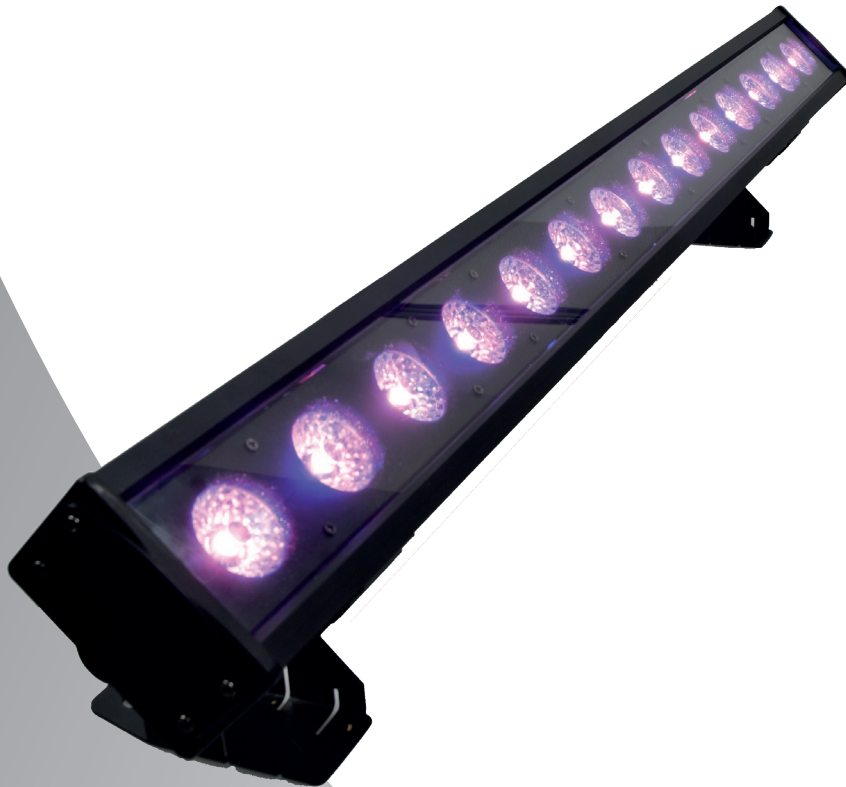

ARIANE^{1430FC} MKII

DMX

2 Channel Mode

Channel	DMX Value	Function
CH1	000-005	Off
	006-016	Red
	017-027	Green
	028-038	Blue
	039-049	Yellow
	050-060	Pink
	061-071	Cyan
	072-082	White
	083-093	Jump effect 01
	094-104	Jump effect 02
	105-115	Jump effect 03
	116-126	Jump effect 04
	127-137	Jump effect 05
	138-148	Jump effect 06
	149-159	Jump effect 07
	160-170	Jump effect 08
	171-181	Loops jump effect 01 to 08
	182-192	Red shade effect
	193-203	Green shade effect
	204-214	Blue shade effect
215-225	Pink shade effect	
226-236	Yellow shade effect	
237-247	Loops red to yellow shade effect	
248-255	Sound active	
CH2	000-005	open
	006-010	Black out
	011-255	Strobe Slow to fast

3 Channel Mode

Channel	DMX Value	Function
CH1	000-255	Red Dimming, 0% to 100%
CH2	000-255	Green Dimming, 0% to 100%
CH3	000-255	Blue Dimming, 0% to 100%

5 Channel Mode

Channel	DMX Value	Function
CH1	000-255	Dimmer, 0% to 100%
CH2	000-005	open
	006-010	Black out
	011-255	Strobe Slow to fast
CH3	000-255	Red Dimmer, 0% to 100%
CH4	000-255	Green Dimmer, 0% to 100%
CH5	000-255	Blue Dimmer, 0% to 100%

8 Channel Mode

Channel	DMX Value	Function
CH1	000-255	Dimmer, 0% to 100%
CH2	000-005	open
	006-010	Black out
	011-255	Strobe Slow to fast
CH3	000-005	Off
	006-016	Red
	017-027	Green
	028-038	Blue
	039-049	Yellow
	050-060	Pink
	061-071	Cyan
	072-082	White
	083-093	Jump effect 01
	094-104	Jump effect 02
	105-115	Jump effect 03
	116-126	Jump effect 04
	127-137	Jump effect 05
	138-148	Jump effect 06
	149-159	Jump effect 07
	160-170	Jump effect 08
	171-181	Loops jump effect 01 to 08
	182-192	Red shade effect
	193-203	Green shade effect
	204-214	Blue shade effect
215-225	Pink shade effect	
226-236	Yellow shade effect	
237-247	Loops red to yellow shade effect	
248-255	Sound active	
CH4	000-255	Effects Speed from slow to fast
CH5	000-255	Background color choose
CH6	000-255	Red, 0% to 100%
CH7	000-255	Green, 0% to 100%
CH8	000-255	Blue, 0% to 100%