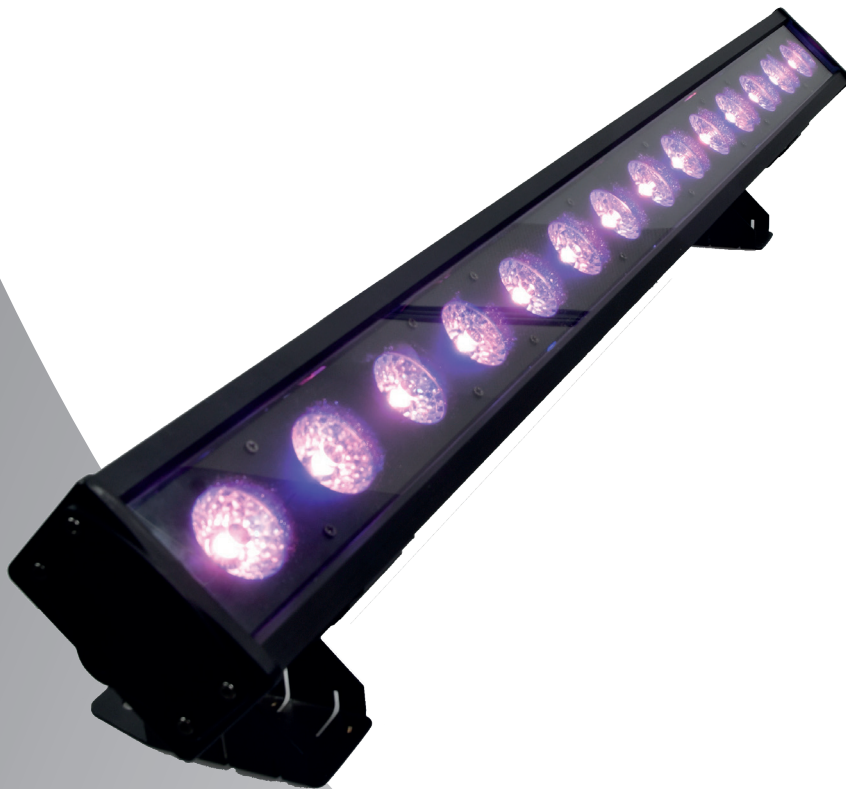

NOTES

Handwriting practice lines consisting of 20 horizontal dashed lines.

STATION

ARIANE^{1430FC} V3

DMX

DMX Map

2 Channel Mode

Channel	DMX Value	Function
CH1	000-005	Off
	006-016	Red
	017-027	Green
	028-038	Blue
	039-049	Yellow
	050-060	Pink
	061-071	Cyan
	072-082	White
	083-093	Jump effect 01
	094-104	Jump effect 02
	105-115	Jump effect 03
	116-126	Jump effect 04
	127-137	Jump effect 05
	138-148	Jump effect 06
	149-159	Jump effect 07
	160-170	Jump effect 08
	171-181	Loops jump effect 01 to 08
	182-192	Red shade effect
	193-203	Green shade effect
	204-214	Blue shade effect
	215-225	Pink shade effect
	226-236	Yellow shade effect
	237-247	Loops red to yellow shade effect
	248-255	Sound active
CH2	000-005	open
	006-010	Black out
	011-255	Strobe Slow to fast